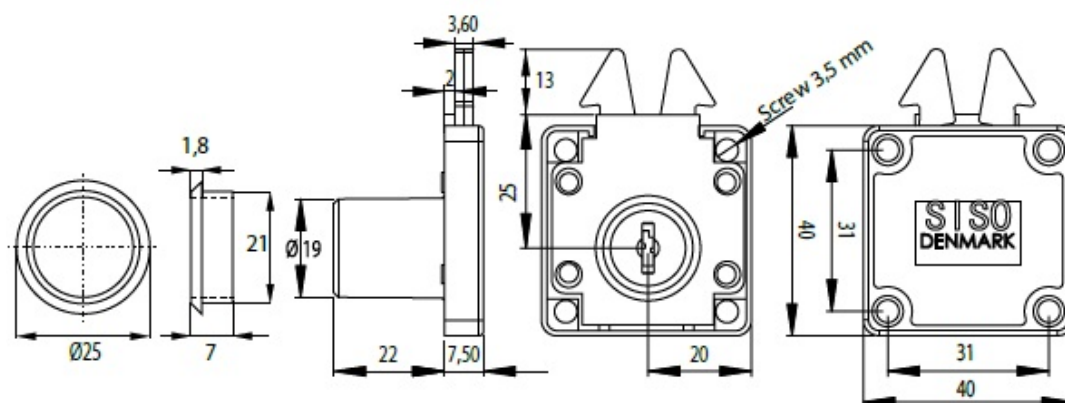

PRODUCT SHEET

Description:

Roll Blind Lock 855, $\varnothing 19 \times 22$ mm, NPL, CK SISO, W/Flat Striking Plate

Item number:

14.01.450-1

Units	Box	Carton	HS Code	Barcode
Pcs.	12	120	8301300000	
				5704866033466