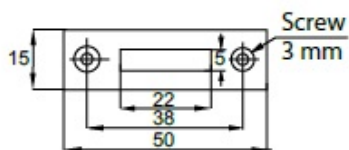

PRODUCT SHEET

Description:

Roll Blind Lock 855, $\varnothing 19 \times 22$ mm, NPL, CK SISO, W/Flat Striking Plate

Item number:

14.01.450-1

Units	Box	Carton	HS Code	Barcode
Pcs.	12	120	8301300000	
				5704866033466